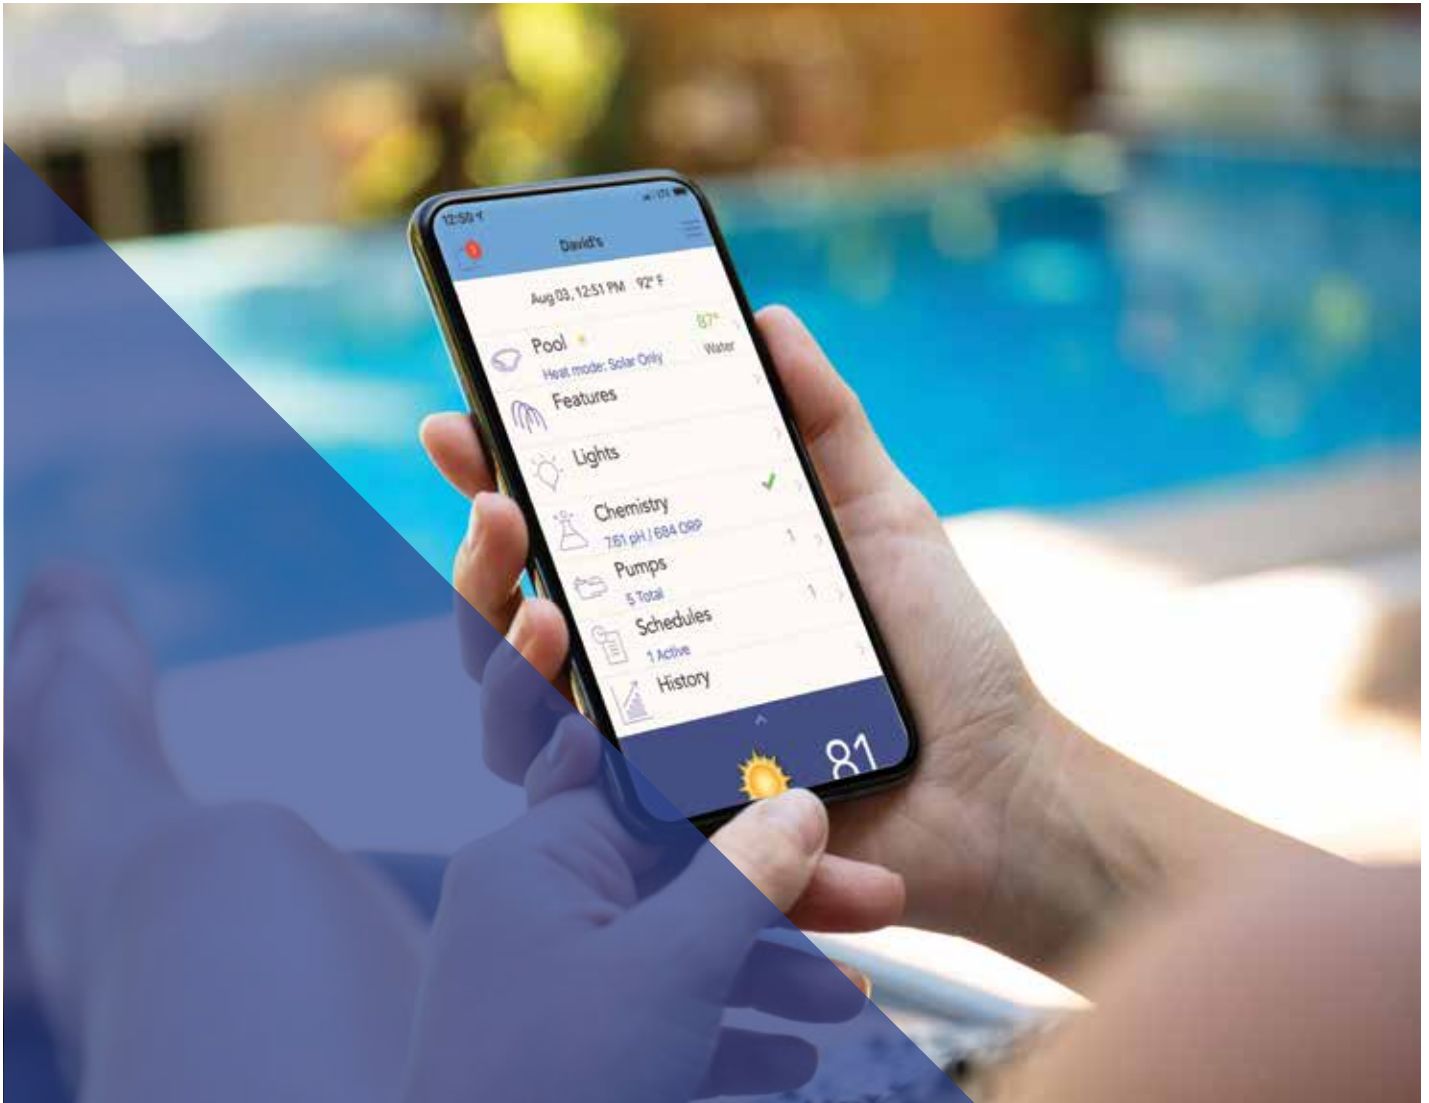

## CONTROL SYSTEM FOR POOL AND SPA

Paradise has never been more portable.

# EVERYTHING NEEDED FOR EFFORTLESS POOL AND SPA CONTROL

**from up close or around the world.**

Wherever you are, the IntelliCenter® Control System for Pool and Spa makes it easier and more intuitive than ever to control your pool. Use your familiar iOS® or Android® mobile devices from anywhere in the world. The IntelliCenter features new color touchscreen interfaces at the equipment pad, as well as via an optional indoor control panel and/or optional wireless poolside remote. Its razor-sharp screen clarity and step-by-step instructions make operation a cinch.

### COLOR TOUCHSCREEN INTERFACE

Scheduling and operation are easy with the color touchscreen interface. It displays intuitive instructions in beautifully clear text and rich colors.