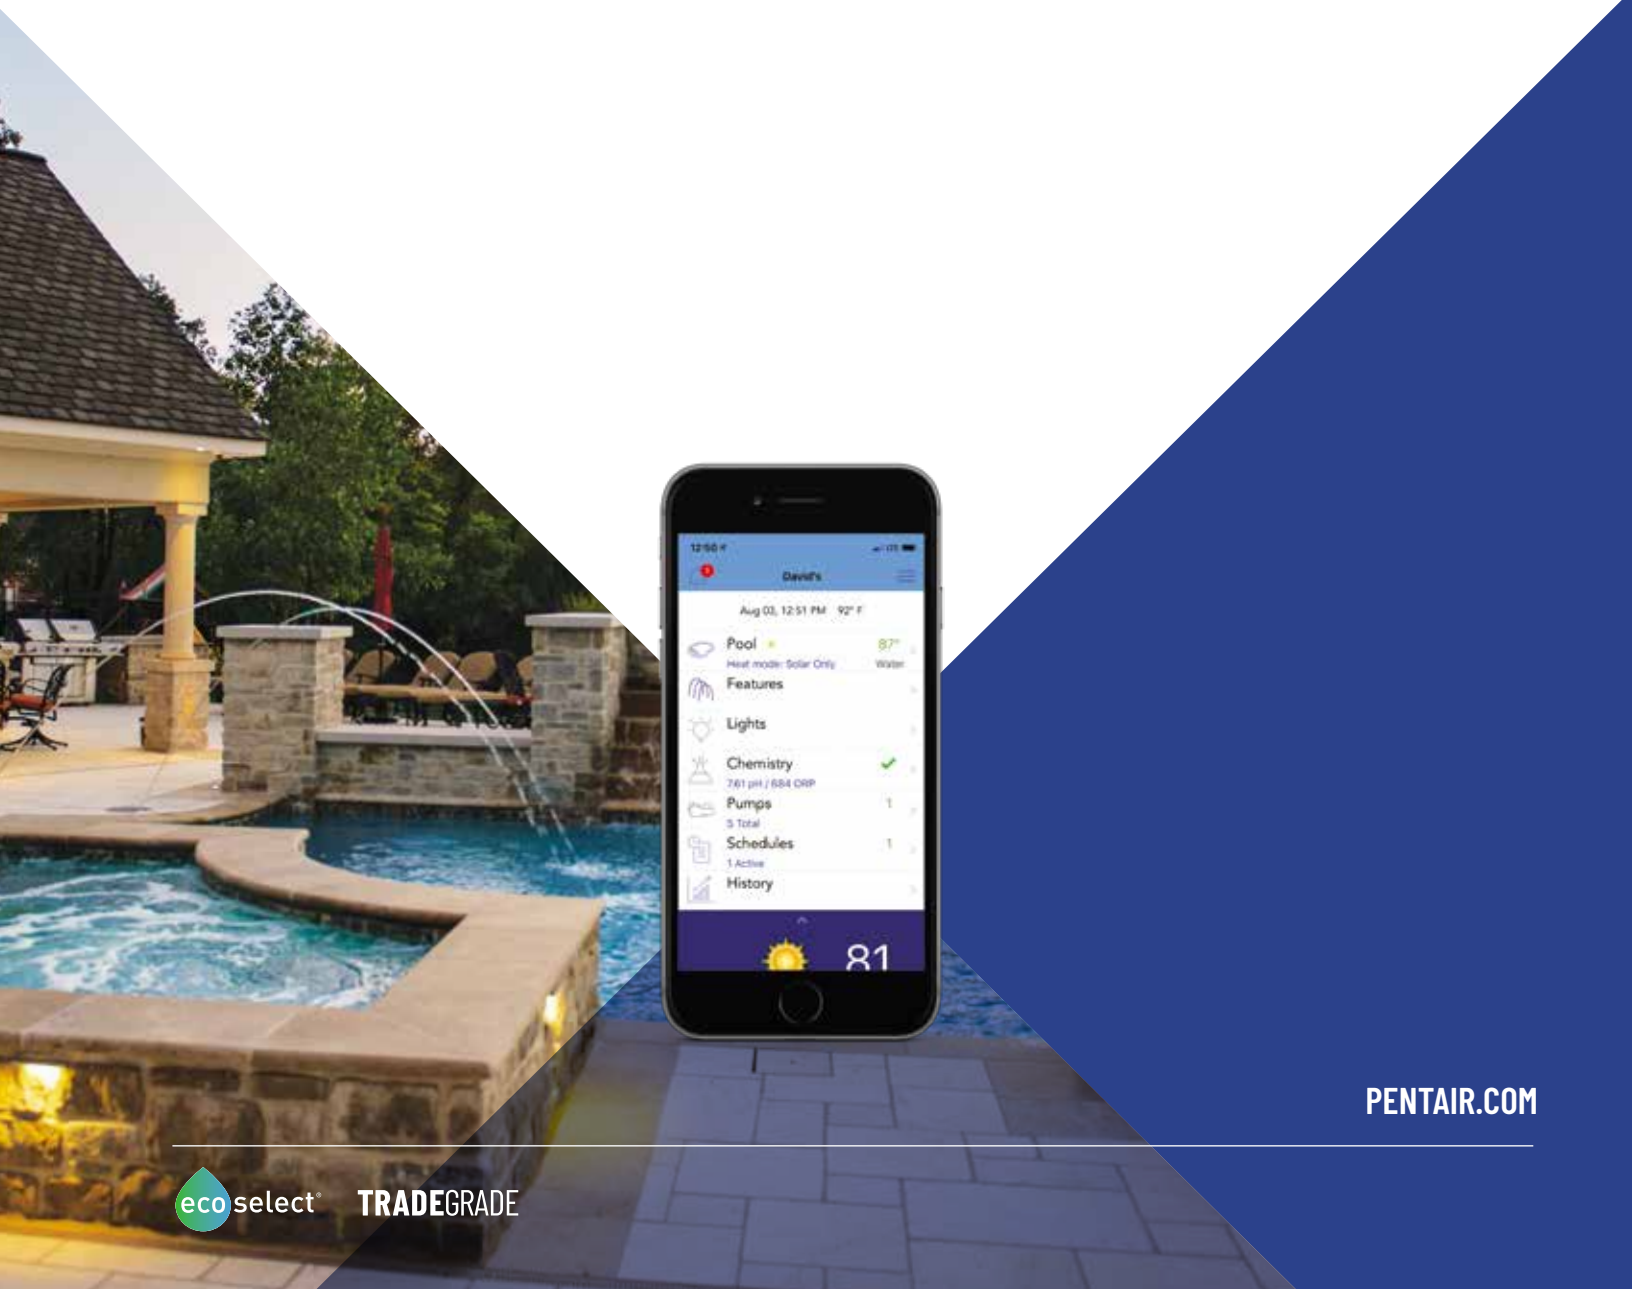

INTELLICENTER®

CONTROL SYSTEM FOR POOL AND SPA

Paradise has never been more portable.