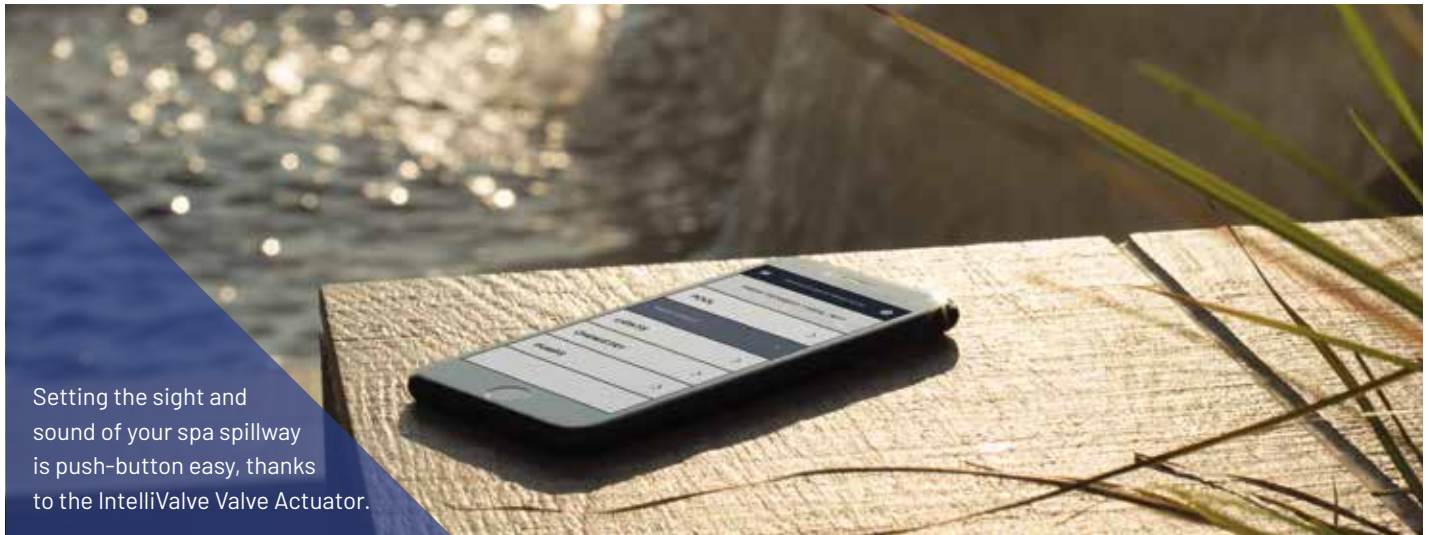

Setting the sight and sound of your spa spillway is push-button easy, thanks to the IntelliValve Valve Actuator.

CONVENIENCE BY PENTAIR

Let the advanced and flexible automation technology of IntelliCenter handle the details so you can focus on the renewal and revitalization you've earned.

The IntelliCenter Control System for Pool and Spa has earned the Eco Select® brand distinction as one of the greenest and most efficient choices from Pentair.

TRADEGRADE

The TradeGrade family of products is exclusively made for and sold by the world's most demanding pool professionals.

1620 Hawkins Ave | Sanford, NC 27330 | United States | 800.831.7133 | pentair.com

All indicated Pentair trademarks and logos are property of Pentair. Third party registered and unregistered trademarks and logos are the property of their respective owners. iOS® is a registered trademark of Cisco Technologies, Inc. in the United States and/or other countries, Apple Watch® is a registered trademark of Apple, Inc. in the United States and/or other countries. Android® is a registered trademark of Google, LLC.