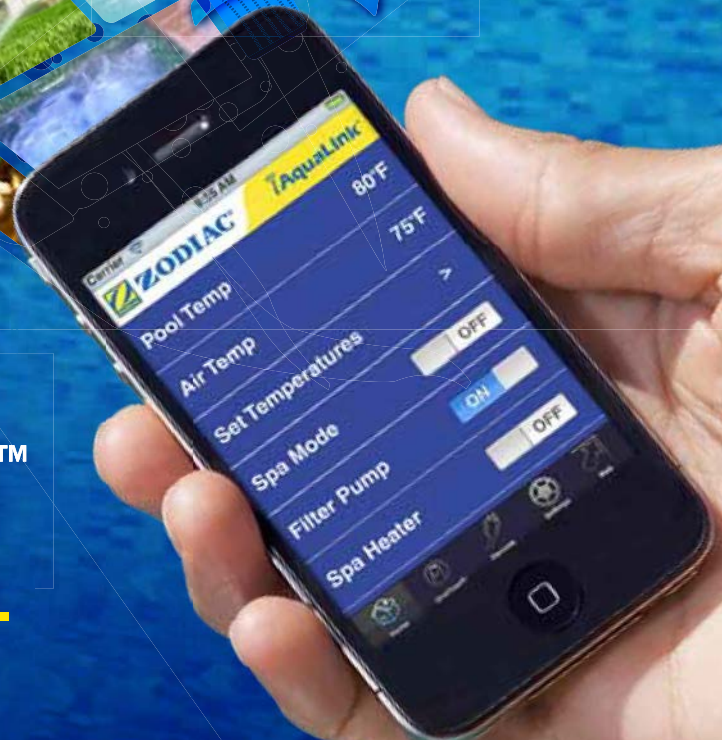

# ZODIAC

*a better life®*

iAQUALINK™

FOR POOL PROFESSIONALS

# iAquaLink™

**SMART DEVICE.  
SMART POOL.  
SMART YOU.**

HARNESS THE POWER OF WEB-CONNECTED DEVICES TO MONITOR, ADJUST, AND PROGRAM AQUALINK CONTROLLERS

SMART DEVICE. SMART POOL. SMART YOU.