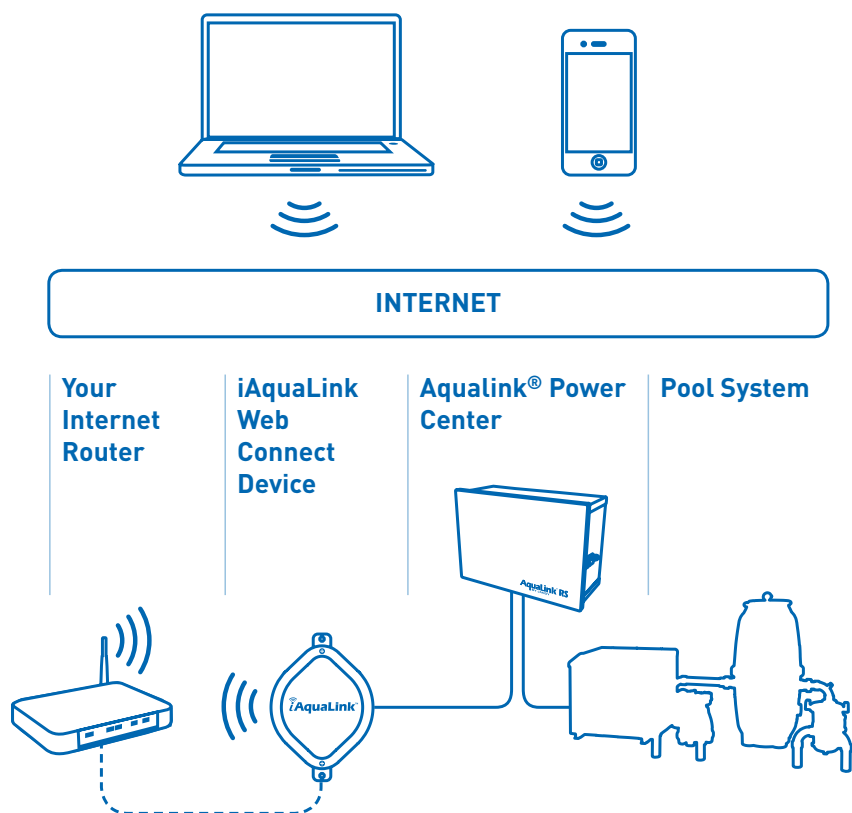

SMART DEVICE. SMART POOL. SMART YOU.

iAquaLink™

How It Works

INSTALLATION HELPFUL HINTS

What you need before you install:

1. Wi-Fi Installations:

- Customer's SSID (the wireless network name)
- Customer's Network Key (the wireless network password)
- The iAquaLink Web Connect Device ID number

2. Ethernet cable Installations:

- Ethernet cable from the customer's router to the iAquaLink Web Connect Device
- The iAquaLink Web Connect Device ID number

3. If Upgrading an Existing AquaLink RS or PDA:

- Model and firmware revision number of the existing system
- How to identify the required upgrade part number:

If you have Aqualink PDA.
Use Part Number IQ900-PDA.

If you have Aqualink Touch™.
Use Part Number IQ900.

If you have AquaLink All-Button or OneTouch panel you must determine the revision number:

Aqualink Model RS Rev. C through MMM (pre 2007). **Use Part Number IQ900-RS**

Aqualink Model RS Rev. N through QQ (2007 and after). **Use Part Number IQ900**

ZODIAC® POOL AND SPA PRODUCTS

Pumps	Water Purification	In-Floor
Filters	Valves	Water Leveling
Heaters	Water Features	Pool Covers
Heat Pumps	Lighting	Accessories
Controls	Cleaners	

Zodiac Pool Systems, Inc.

2620 Commerce Way, Vista, CA 92081 | 1.800.822.7933
www.ZodiacPoolSystems.com
www.facebook.com/ZodiacPoolSystems

Zodiac Pool Systems Canada, Inc.

2115 South Service Road West, Unit #3, Oakville, ON L6L 5W2
1.888.647.4004 | www.ZodiacPoolSystems.ca

www.iAquaLink.com